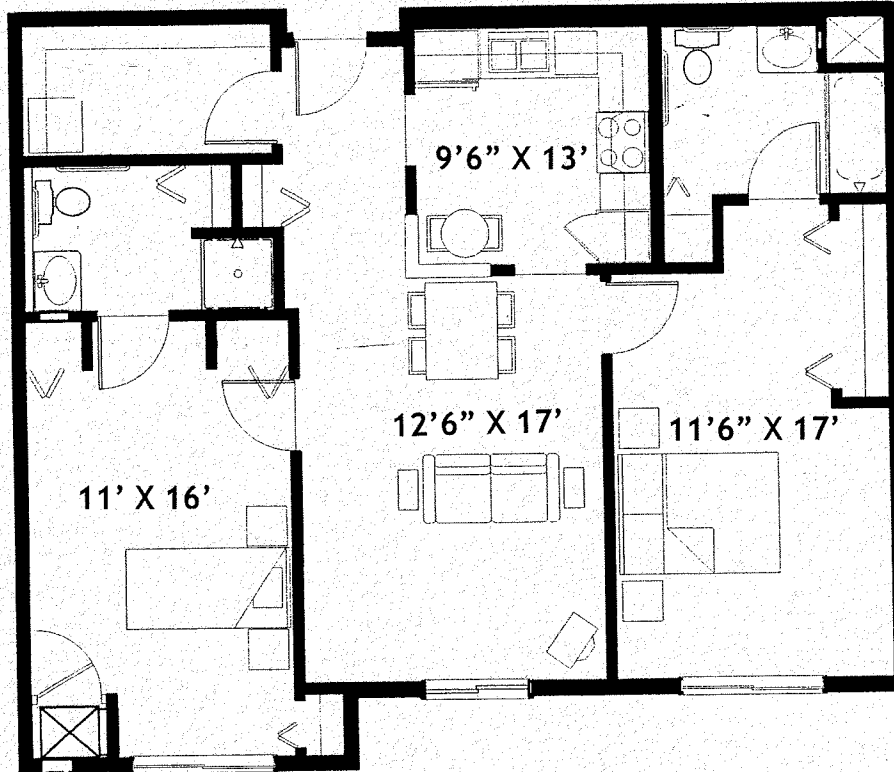

Vriendschap Village
Independent and Assisted
Living for Seniors

UNIT IE
2 BDRM

1/8"=1'

1068 sq. ft.

Actual construction may
slightly alter dimensions

2602 Fifield Road, Pella, Iowa 50219
(641) 628-8260
(641) 628-4259