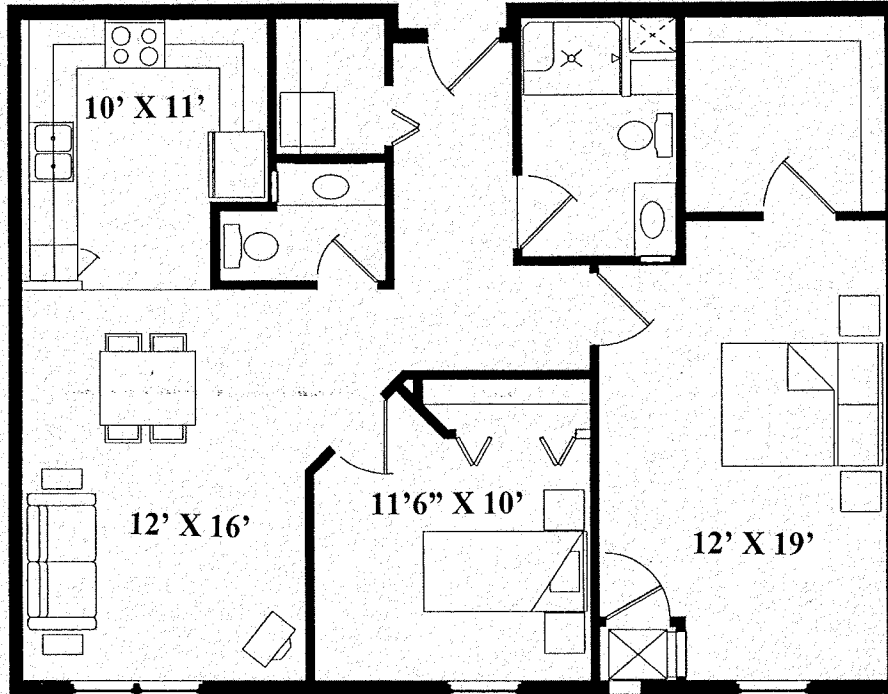

Vrienschap Village
Independent and Assisted
Living for Seniors

UNIT ID
2 BDRM

1/8" = 1'

1037 sq. ft.

Actual construction may
slightly alter dimensions

2602 Fifield Road, Pella, Iowa 50219
(641) 628-8260
(641) 628-4259