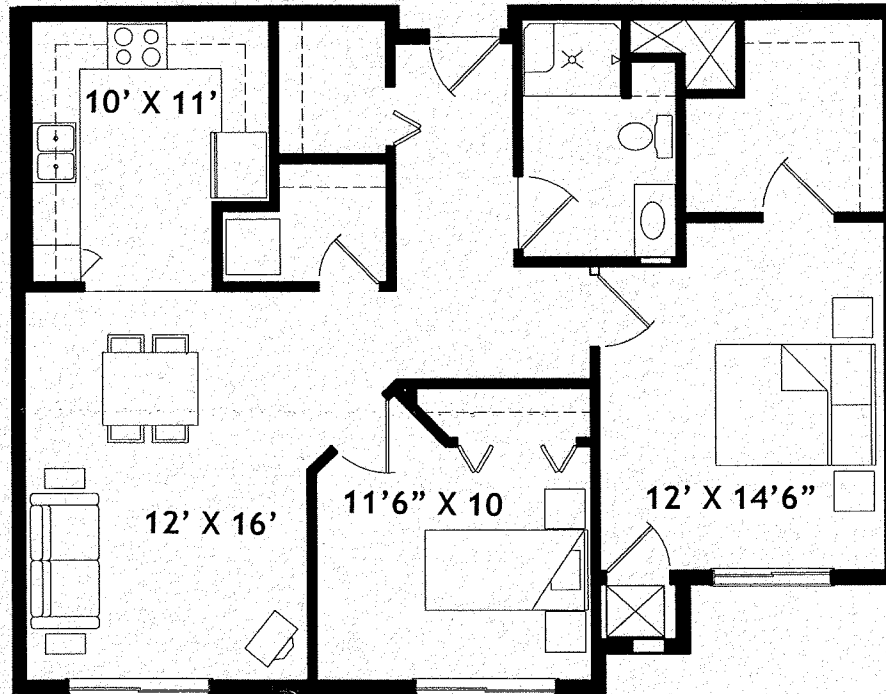

Vriendschap Village
Independent and Assisted
Living for Seniors

UNIT IC
2 BDRM

1/8"=1'

982 sq. ft.

Actual construction may
slightly alter dimensions

2602 Fifield Road, Pella, Iowa 50219
(641) 628-8260
(641) 628-4259