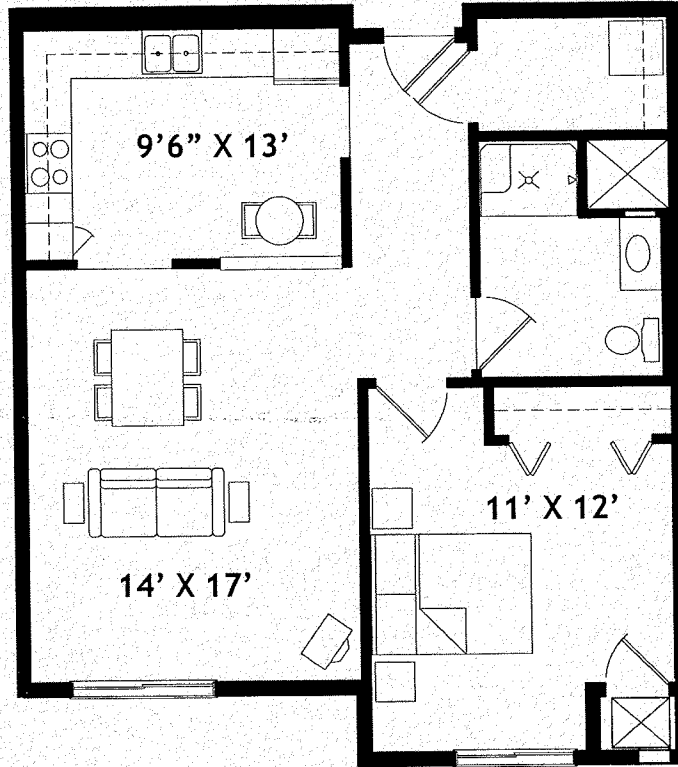

Vriendschap Village

Independent and Assisted
Living for Seniors

UNIT IB
1 BDRM

1/8"=1'

813 sq. ft.

Actual construction may
slightly alter dimintions

2602 Fifield Road, Pella, Iowa 50219
(641) 628-8260
(641) 628-4259