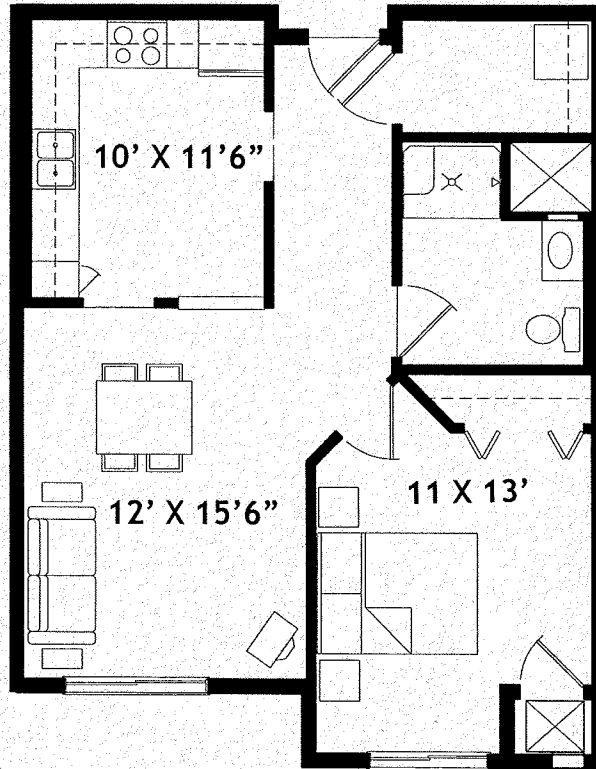

# Vriendschap Village

Independent and Assisted  
Living for Seniors

**UNIT IA**  
**1 BDRM**

1/8"=1'

**720 sq.ft.**

Actual construction may  
slightly alter dimintions

2602 Fifield Road, Pella, Iowa 50219  
**(641) 628-8260**  
(641) 628-4259