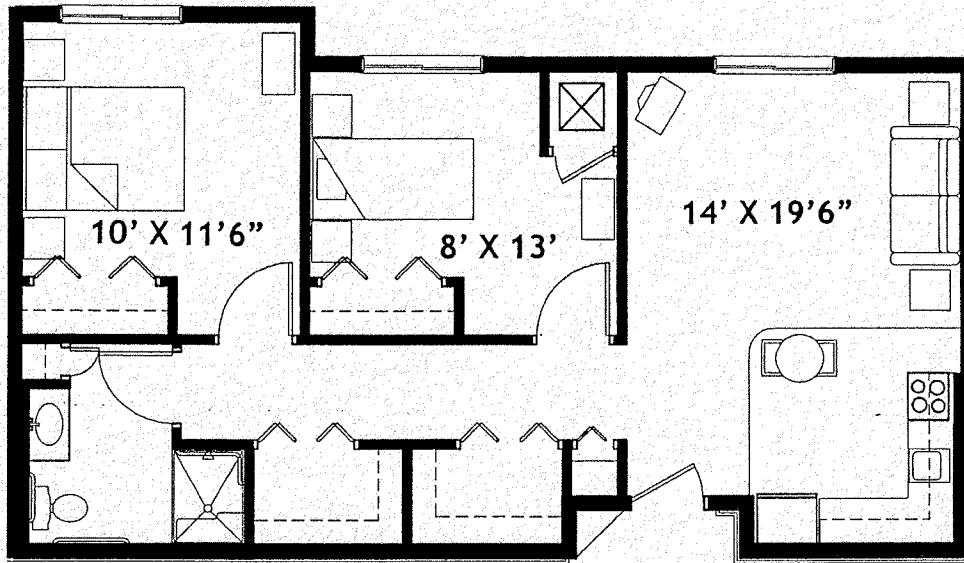

Vrienschap Village
Independent and Assisted
Living for Seniors

UNIT AF
2 BDRM

1/8" = 1'

810 sq. ft.

Actual construction may
slightly alter dimensions

2602 Fifield Road, Pella, Iowa 50219
(641) 628-8260
(641) 628-4259 fax