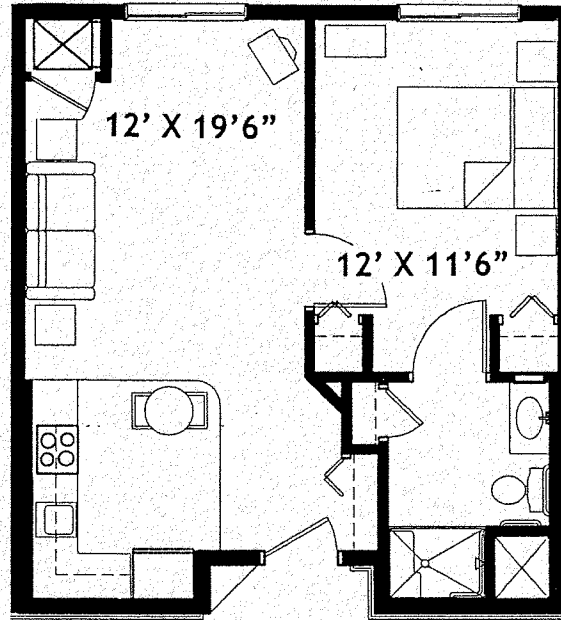

Vrienschap Village
Independent and Assisted
Living for Seniors

UNIT AC
1 BDRM

1/8" = 1'

578 sq. ft.

Actual construction may
slightly alter dimensions

2602 Fifield Road, Pella, Iowa 50219
(641) 628-8260
(641) 628-4259 fax