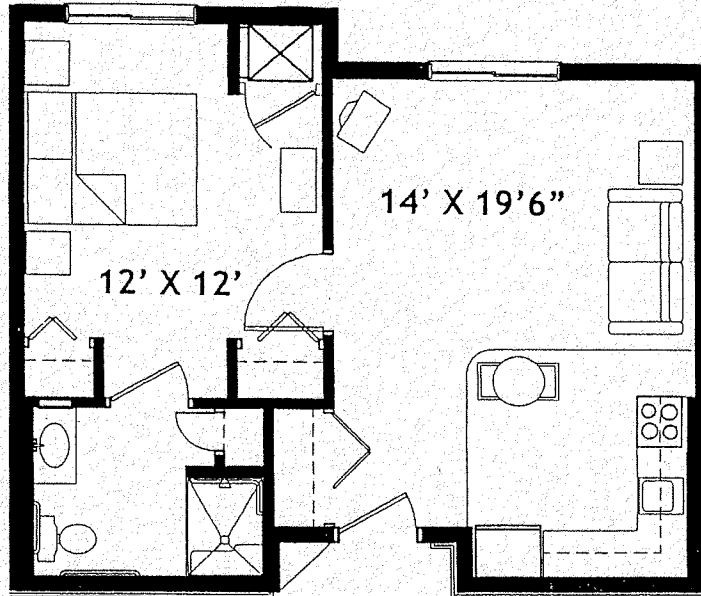

Vrienschap Village

Independent and Assisted
Living for Seniors

UNIT AB
1 BDRM

1/8"=1'

544 sq. ft.

Actual construction may
slightly alter dimensions

2602 Fifield Road, Pella, Iowa 50219
(641) 628-8260
(641) 628-4259 fax