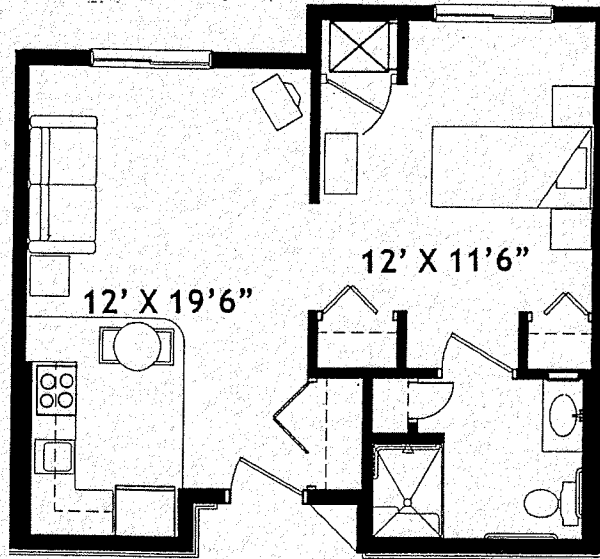

Vrienschap Village

Independent and Assisted
Living for Seniors

UNIT AA STUDIO

1/8"=1'

502 sq. ft.

actual construction may
slightly alter dimensions

2602 Fifield Road, Pella, Iowa 50219
(641) 628-8260
(641) 628-4259 fax